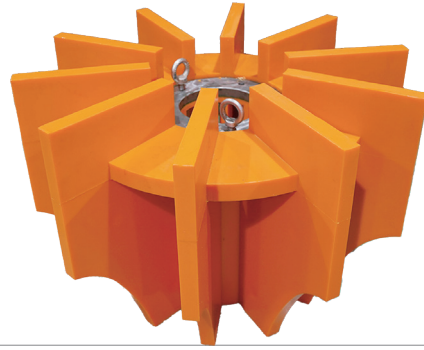

紅星篩網

RED STAR
WIRE SCREENS

— SINCE 1989 —

SCREEN MESH ACCESSORIES

Polyurethane Declogging Rods

Polyurethane Adaptive Bar

Polyurethane Support Bar

Polyurethane Clamping Bar

Polyurethane Liner

Polyurethane Screen Panel Insert

Polyurethane Cleaner Blade

Pin

Polyurethane Skirt Board

Tensioning Bar

Impact Cradle

Spray Nozzle

Heavy-duty Coil Spring

Slurry Pump

Slurry Pump

 1 Hongxing Road, Anping County Hebei Province, China

 +86 139 0318 7607/ +86 136 7323 7939 (Whatsapp)

 hanfeng@redstarfactory.com

 www.redstarscreens.com