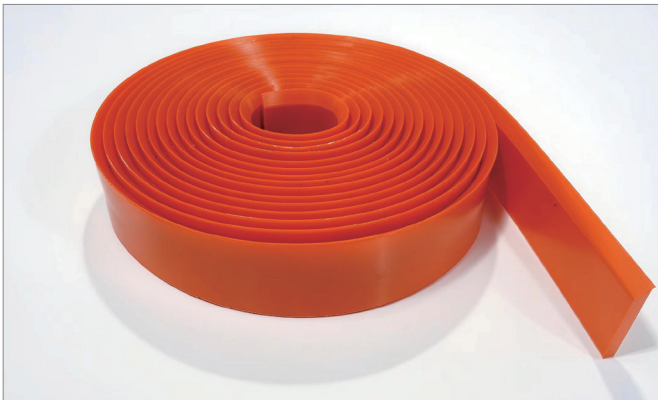

紅星篩網

RED STAR
WIRE SCREENS

— SINCE 1989 —

SCREEN MESH ACCESSORIES

Polyurethane Declogging Rods

Polyurethane Adaptive Bar

Polyurethane Support Bar

Polyurethane Clamping Bar

Polyurethane Liner

Polyurethane Screen Panel Insert

Polyurethane Cleaner Blade

Pin

Polyurethane Skirt Board

Tensioning Bar

Impact Cradle

Spray Nozzle