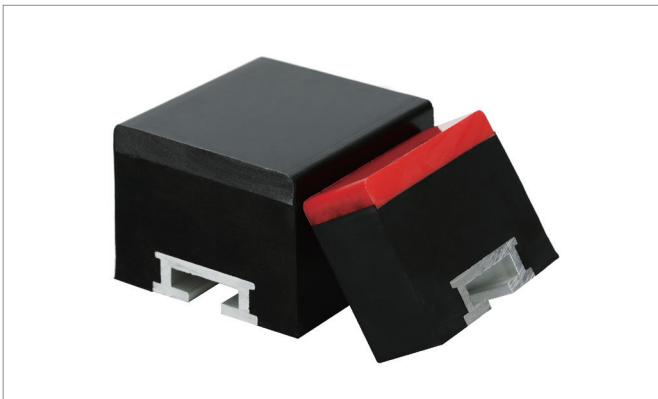

紅星篩網

RED STAR
WIRE SCREENS

— SINCE 1989 —

SCREEN MESH ACCESSORIES

Polyurethane Declogging Rods

Polyurethane Adaptive Bar

Polyurethane Support Bar

Polyurethane Clamping Bar

Polyurethane Liner

Polyurethane Screen Panel Insert

Polyurethane Cleaner Blade

Pin

Polyurethane Skirt Board

Tensioning Bar

Impact Cradle

Spray Nozzle