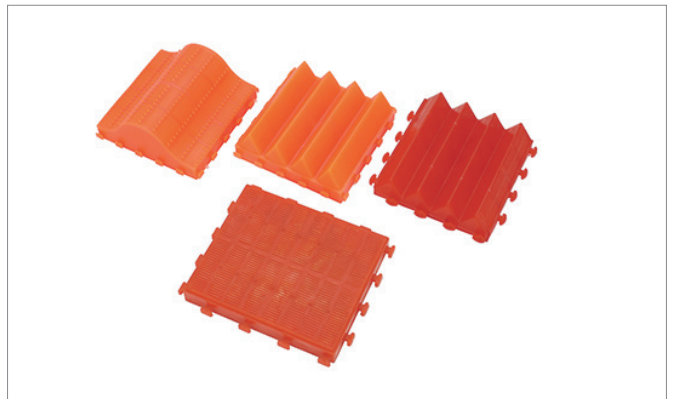

紅星篩網

RED STAR
WIRE SCREENS

— SINCE 1989 —

SCREEN MESH ACCESSORIES

Polyurethane Declogging Rods

Polyurethane Adaptive Bar

Polyurethane Support Bar

Polyurethane Clamping Bar

Polyurethane Liner

Polyurethane Screen Panel Insert

Polyurethane Cleaner Blade

Pin

Polyurethane Skirt Board

Tensioning Bar

Impact Cradle

Spray Nozzle